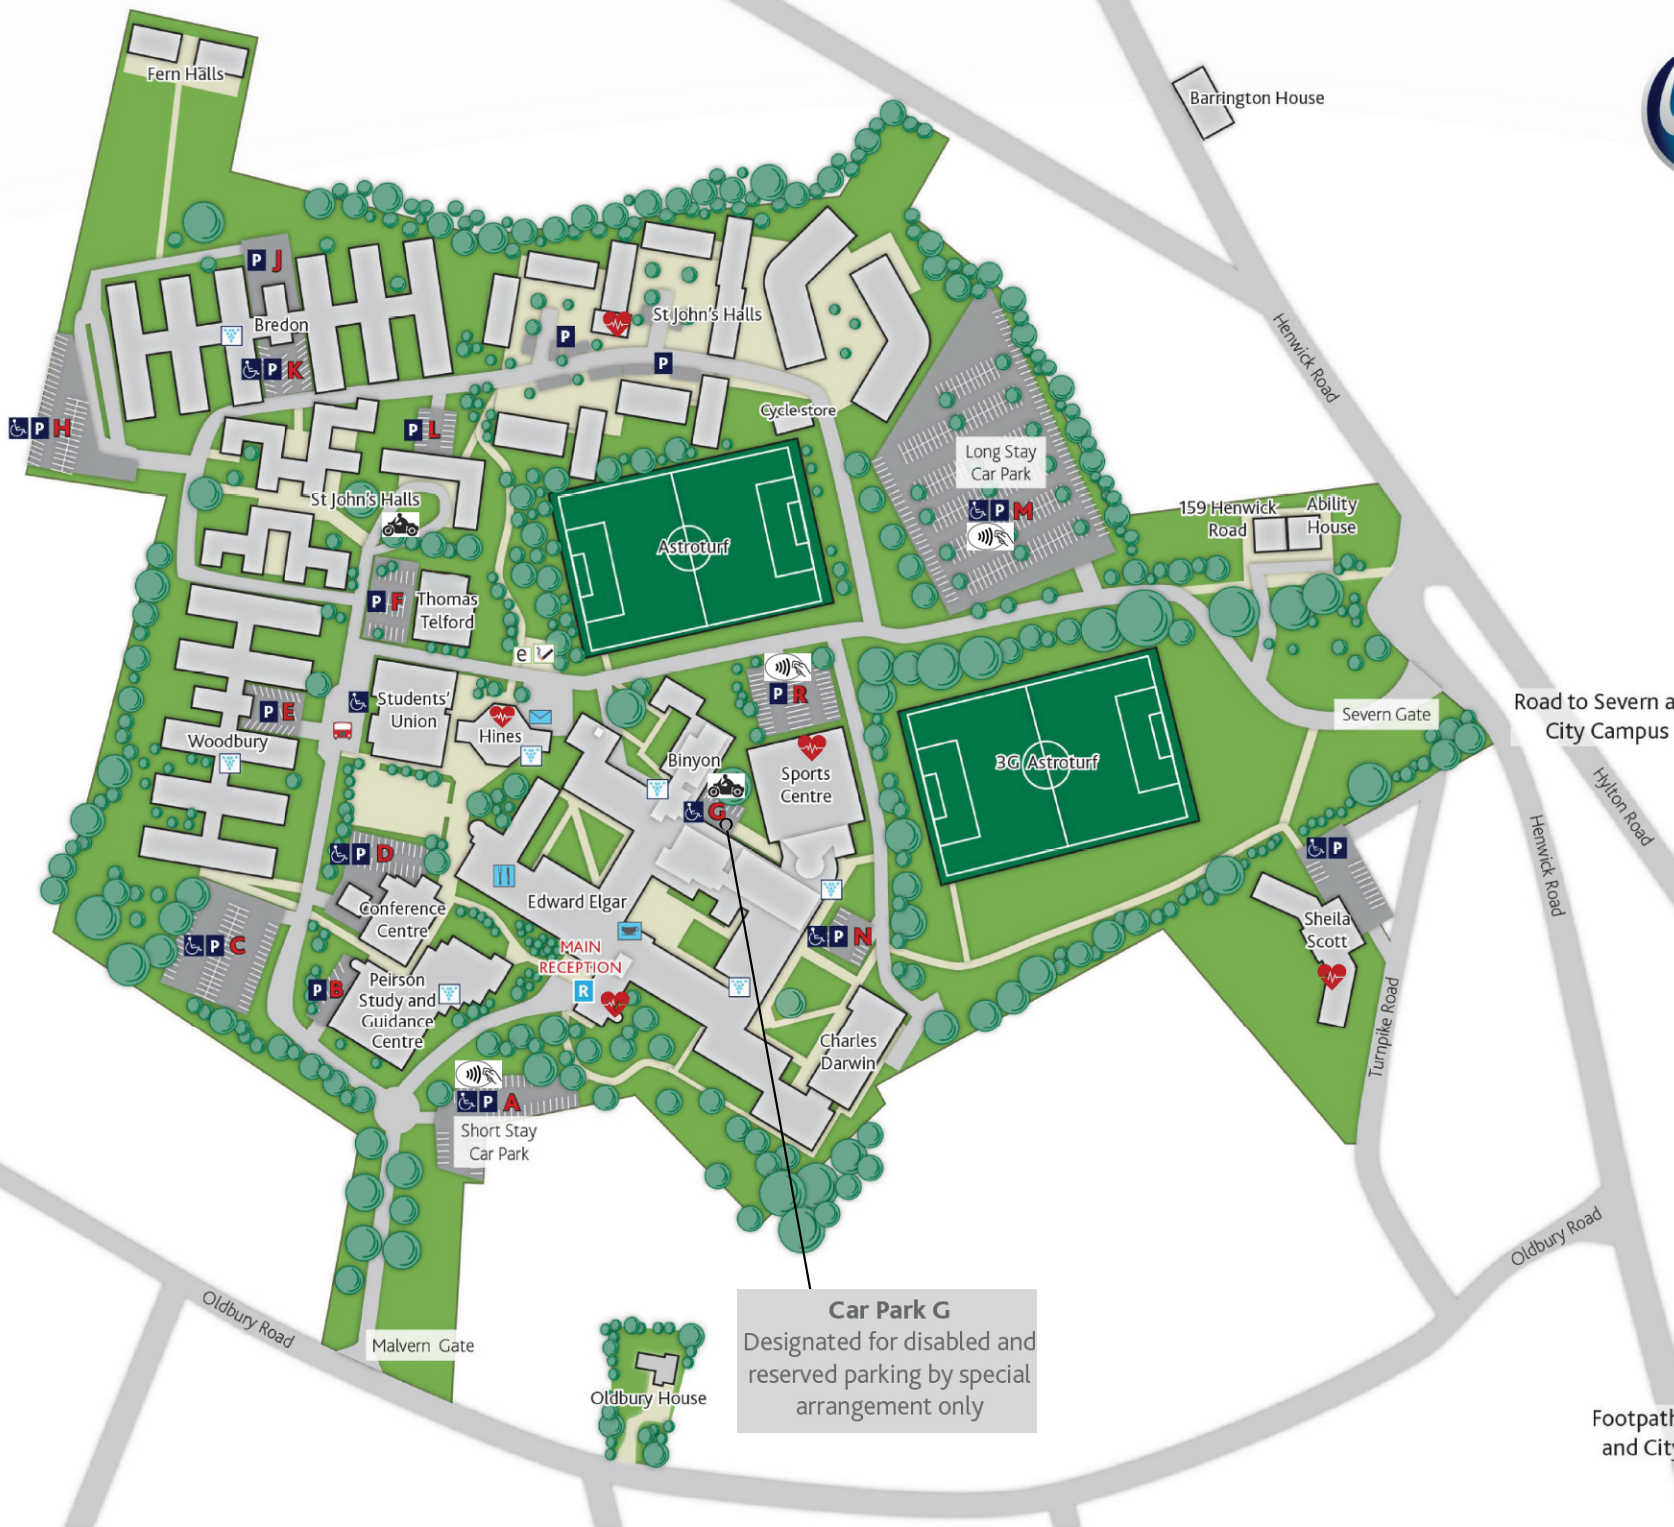

St John's Campus

WR2 6AJ

01905 855000

www.worcester.ac.uk

Car Park G
Designated for disabled and reserved parking by special arrangement only

-  Main Reception
-  Visitors' car park
-  Car Park
-  Disabled Parking
-  Coffee Shop
-  Dining Hall
-  Goods inward
-  Bus stop
-  Drinking water fountain
-  Smoking area
-  E-Smoking area
-  Defibrillator
-  Motorcycle Parking Bay
-  Contactless Pay & Display machine

Road to Severn and City Campus

Henwick Road

Oldbury Road

Footpath to Severn and City Campus